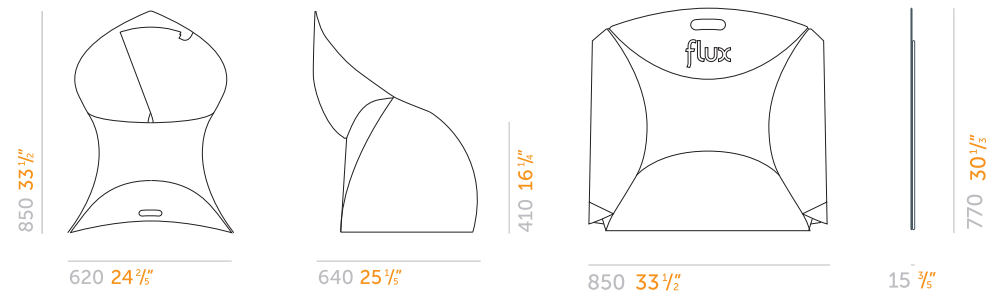

wall mount

flux chair wallmount ..... € 49
consumer price

item no.
FCW0001