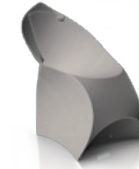

pure white

pebble grey

anthracite grey

jet black

ice blue

lemon lime

bright orange

classic red

colours